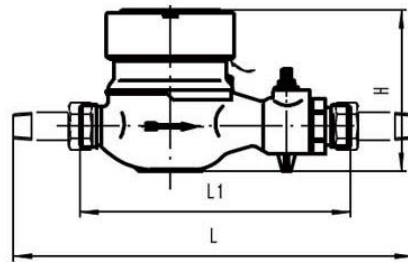

Metrological Parameters

DN		mm	15	20	25
Size		Inch	1/2"	3/4"	1"
Q4 Overload flow		m ³ /h	3.125	5	7.785
Q3 Permanent flow		m ³ /h	2.5	4	6.3
R80 Q3/Q1	Q2	m ³ /h	0.05	0.08	0.126
	Q1	m ³ /h	0.031	0.05	0.079
R100 Q3/Q1	Q2	m ³ /h	0.04	0.064	0.1
	Q1	m ³ /h	0.025	0.04	0.063
Max. Pressure		Bar	16		
Pressure loss			0.63 (as complete unit)		
Max. temperature		°C	50		
Max. reading		m ³	99999		
Max. Permissible Error (MPE)		%	Q1≤Q≤Q2: MPE = ±5% Q2≤Q≤Q4: MPE = ±2%		

Dimensions

DN	mm	15	20	25
Size	Inch	1/2"	3/4"	1"
Length (L)		165/190	190	225/260
Width (W)		99	99	103
Height (H)		104	106	114
Connecting Thread		G3/4B	G1B	G1-1/4B

Remote/local Prepayment Solution